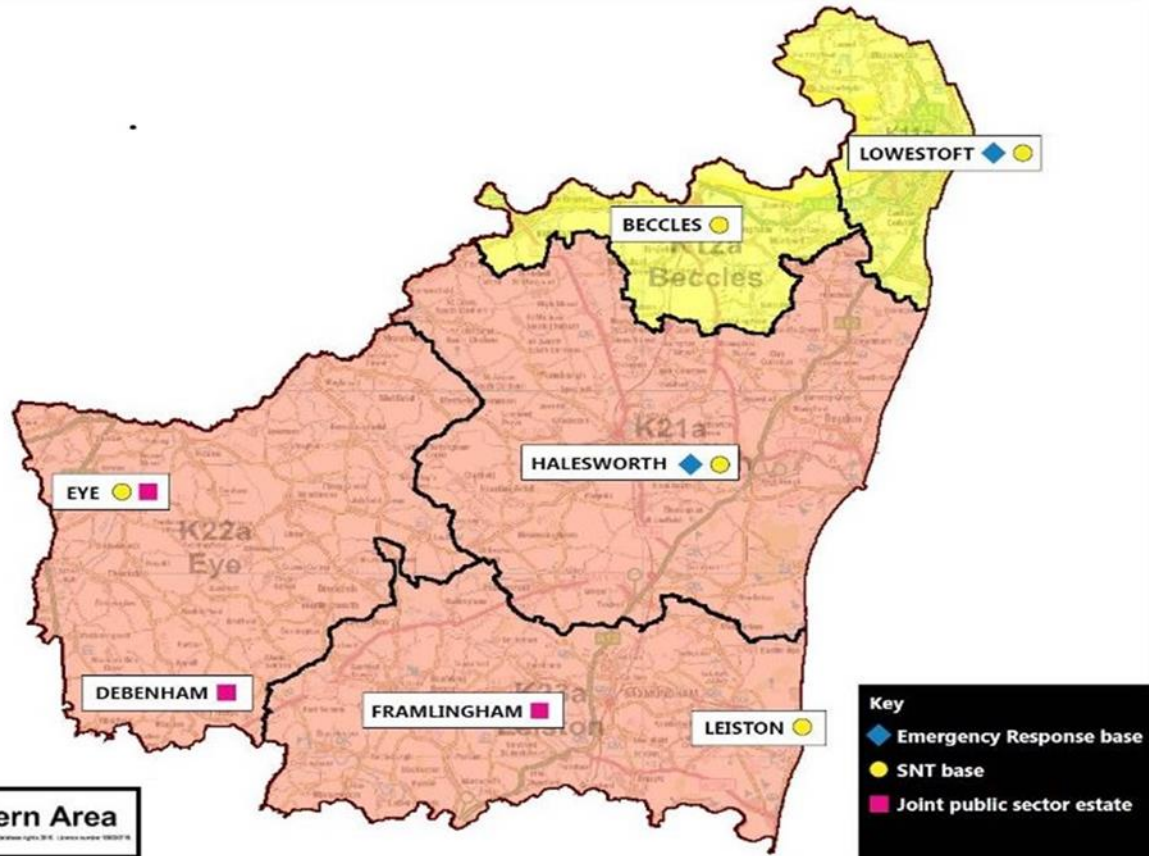

Inspector Mark Jackson

Halesworth Safer Neighbourhood Team

Eastern Area

Making Suffolk a safer place to live, work, travel and invest

Contact us..

Email: halesworth.snt@suffolk.pnn.police.uk

Telephone: '101'