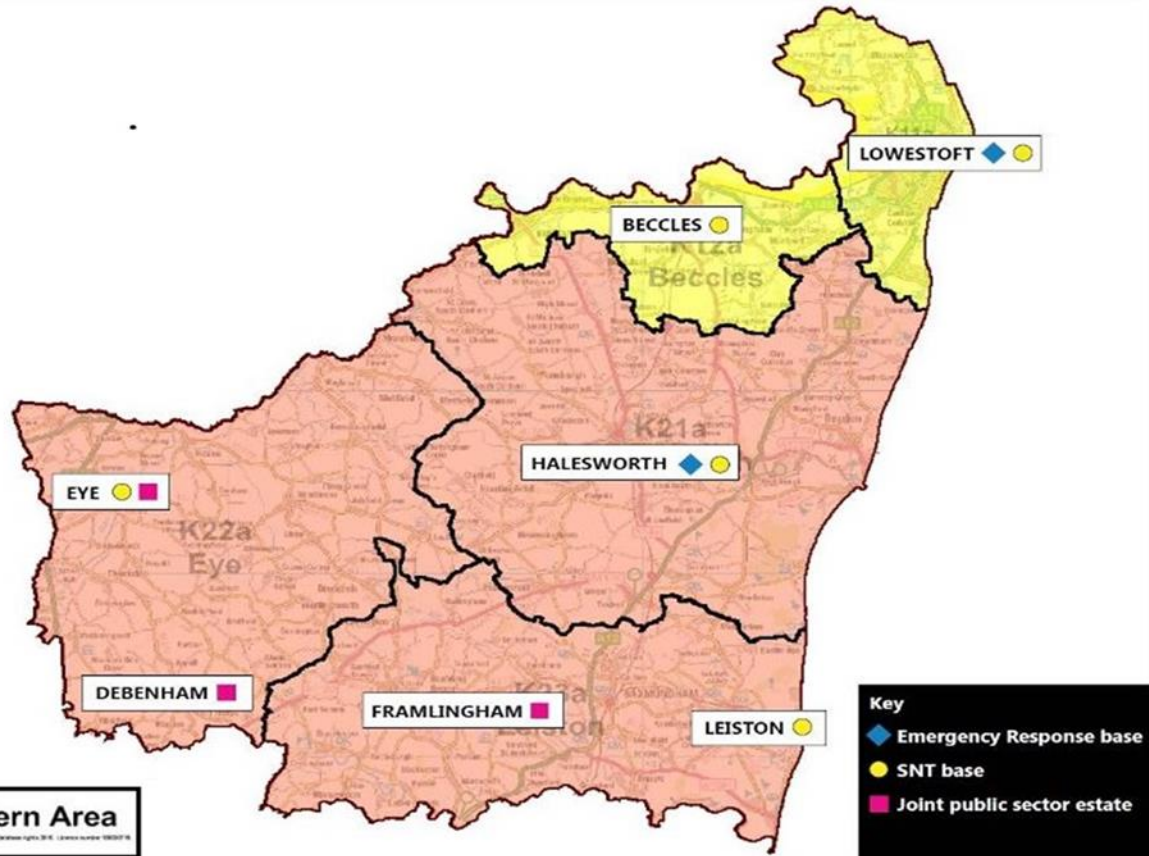

Eye Safer Neighbourhood Team

Locality Inspector: Mark Jackson

Sgt Mark Beresford
Warrant/Collar number: 403
Supervises the 3 Safer Neighbourhood Teams in the Halesworth Locality

PC Lee Andrews-Pearce
Warrant / Collar Number 1554

PCSO Steve Long
Warrant/Collar number: 3172
Specific responsibility for Mental Health

PCSO Kane Martin
Warrant/Collar number: 3290
Specific responsibility for domestic violence.

Eastern Area

Making Suffolk a safer place to live, work, travel and invest