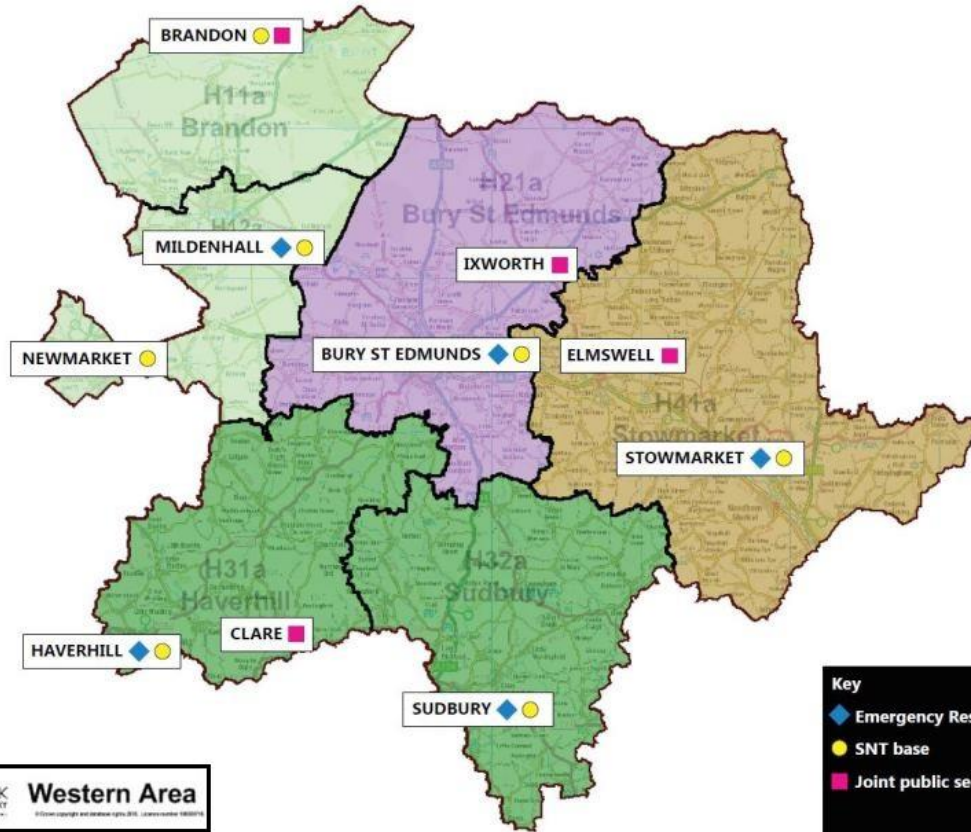

Inspector Danny Cooper Haverhill - Safer Neighbourhood Team

Western Area

Key

- ◆ Emergency Response base
- SNT base
- Joint public sector estate

Making Suffolk a safer place to live, work, travel and invest