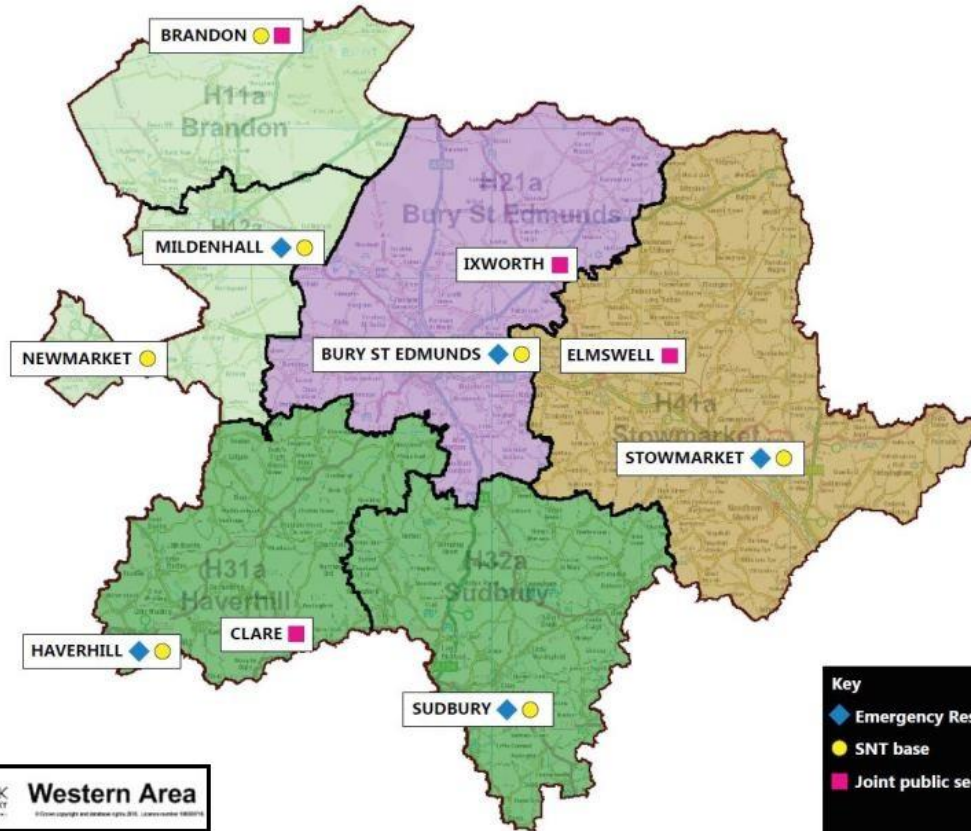

Inspector Danny Cooper Sudbury Safer Neighbourhood Team

Western Area

SUFFOLK CONSTABULARY
Western Area
© Crown copyright and database rights 2015. Licensed under the OLS Licence.

Key

- ◆ Emergency Response base
- SNT base
- Joint public sector estate