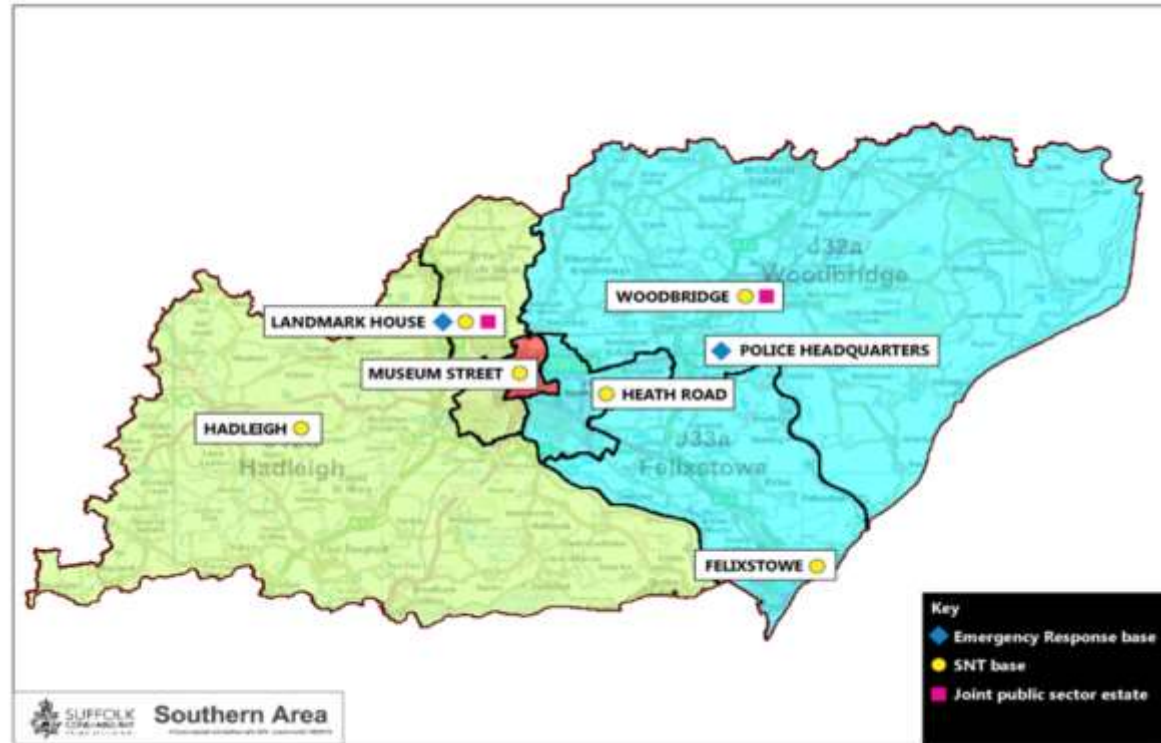

Warrant/Collar number:
3105

Specific responsibility for mental health issues and excluded communities.

Southern Area

- **Local Policing Priorities**
- **Operational Challenges – Threat, Risk and Harm**
- **Issues of Community Concern**
- **Performance**