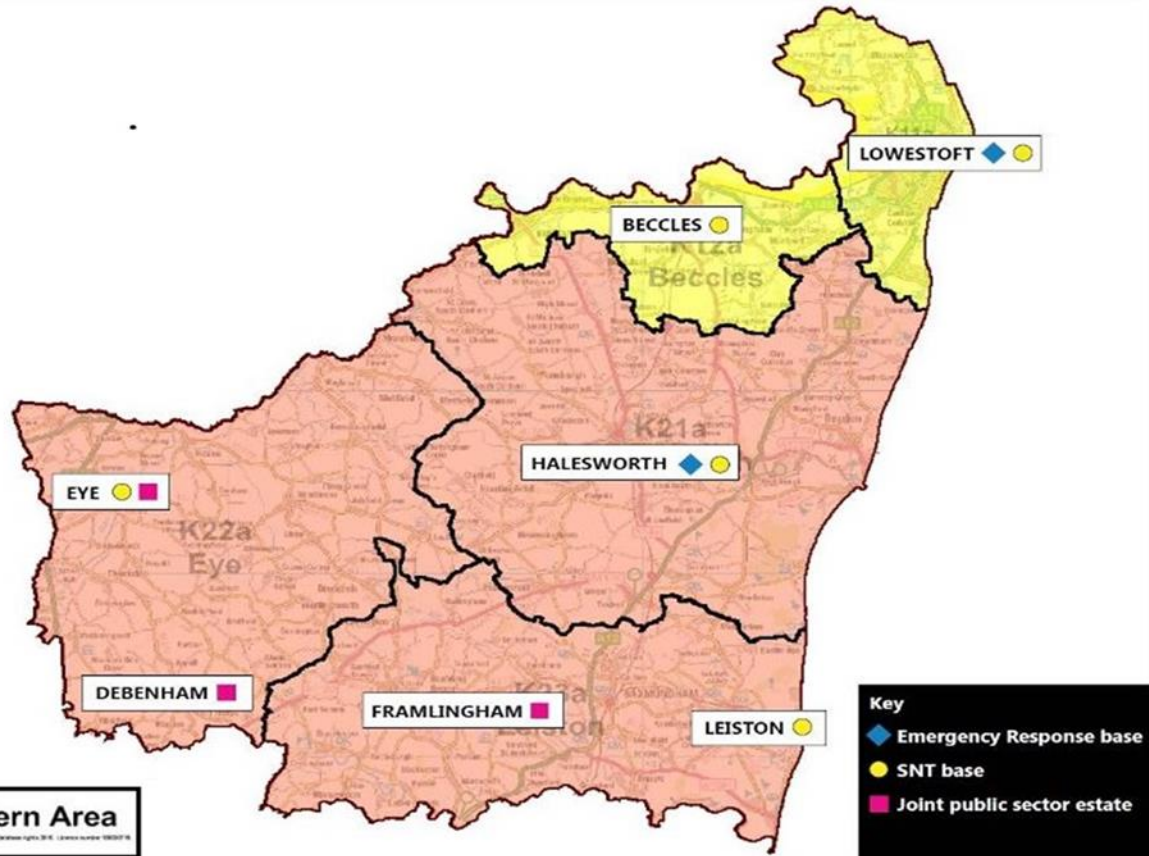

# Eastern Area

 **SUFFOLK CONSTABULARY**  
Eastern Area  
© Crown Copyright and Database rights 2018. Licence number 1000276

- **Local Policing Priorities**
- **Operational Challenges – Threat, Risk and Harm**
- **Issues of Community Concern**
- **Performance**