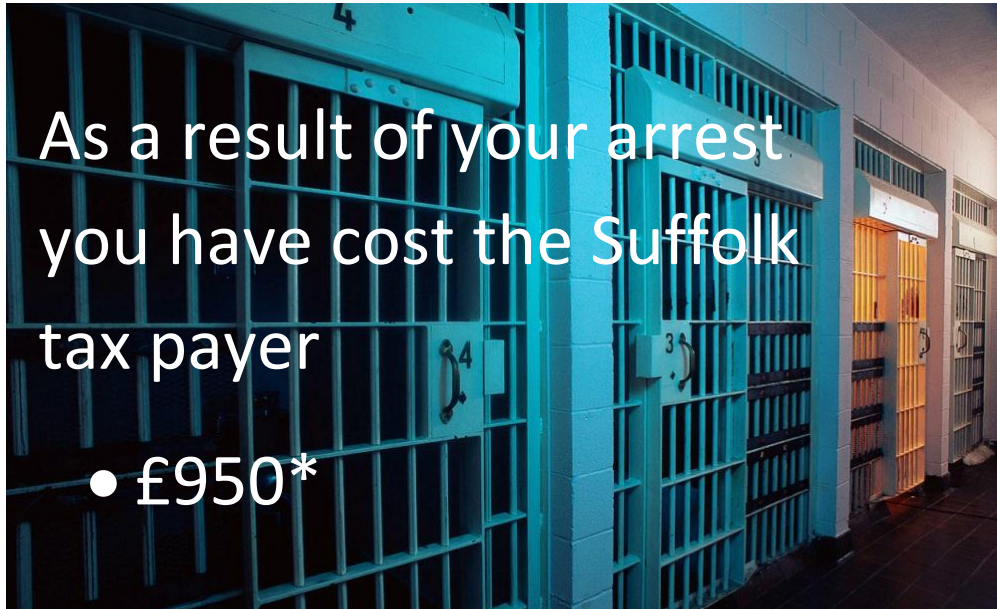

**You have been a drain on resources!**

**As a result of your arrest  
you have cost the Suffolk  
tax payer**

**• £950\***

Police in Suffolk are asking revelers to think again before you drink another drop when they go out over the seasonal period to highlight the realities of dealing with drunkenness and alcohol-related incidents.